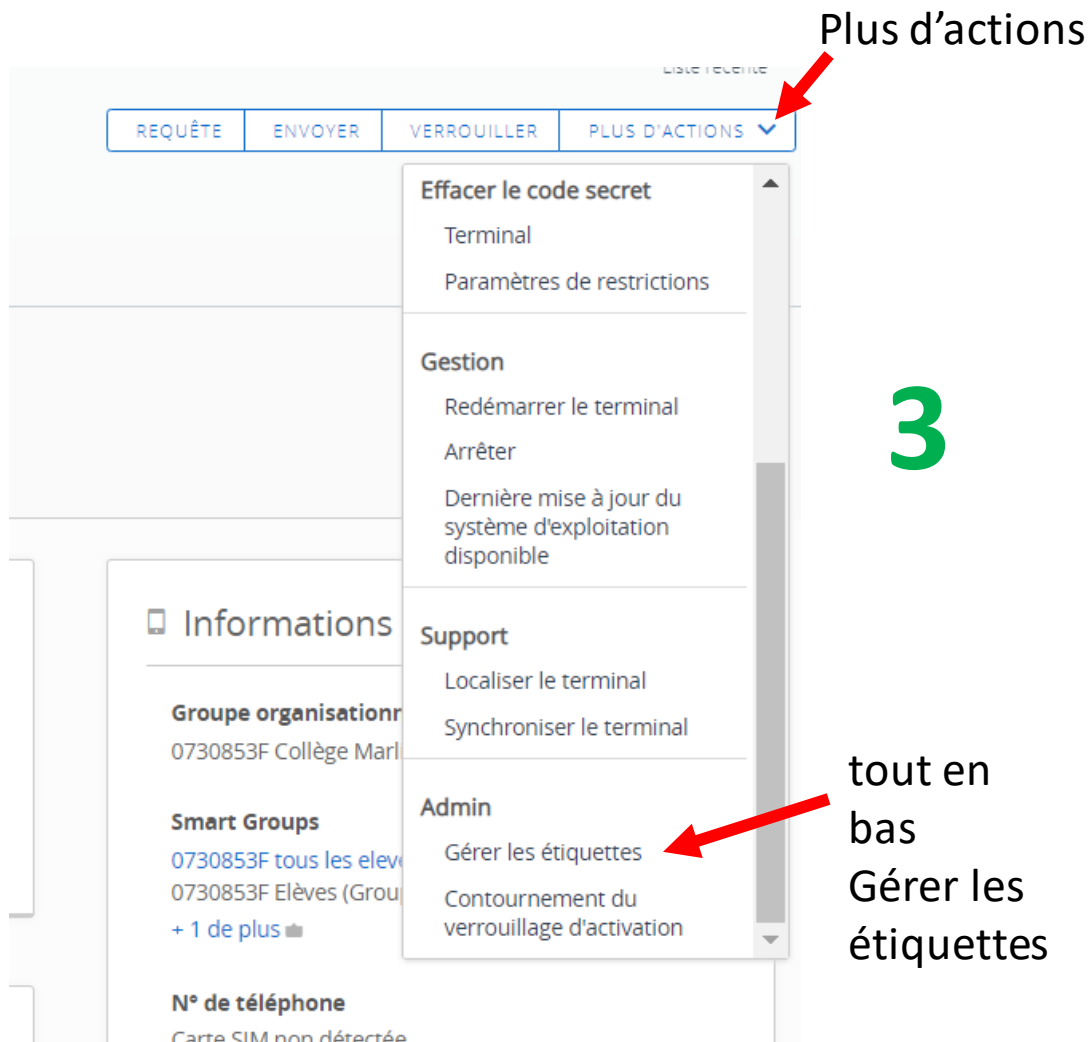

Gérer les étiquettes

Créer une balise

Créer une balise 4

Étiquettes attribuées

Créer une balise

Donner un nom et enregistrer 6

Nom *

Poursuivre pour toutes les étiquettes à créer 7

ENREGISTRER

ANNULER

Fermer la fenêtre